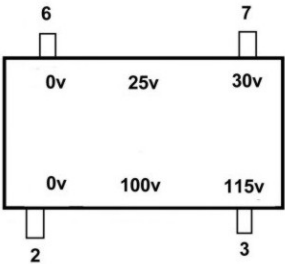

# WIRING FOR DBD-25X REBAR BENDER

DETAILS OF TRANSFORMER

DETAILS OF RECTIFIER

**COLOR OF WIRES**  
 (R) : RED  
 (B) : BLACK  
 (W) : WHITE  
 (G) : GREEN

MOTOR