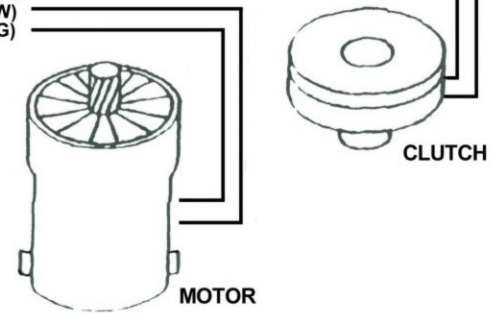

# WIRING FOR DBD-25X REBAR BENDER

DETAILS OF TRANSFORMER

DETAILS OF RECTIFIER

**COLOR OF WIRES**  
 (R) : RED  
 (B) : BLACK  
 (W) : WHITE  
 (G) : GREEN

MOTOR