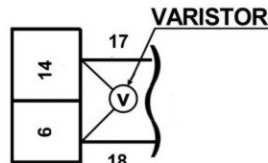

# WIRING FOR DBD-25X REBAR BENDER

DETAILS OF TRANSFORMER

DETAILS OF RECTIFIER

**COLOR OF WIRES**  
 (R) : RED  
 (B) : BLACK  
 (W) : WHITE  
 (G) : GREEN

MOTOR