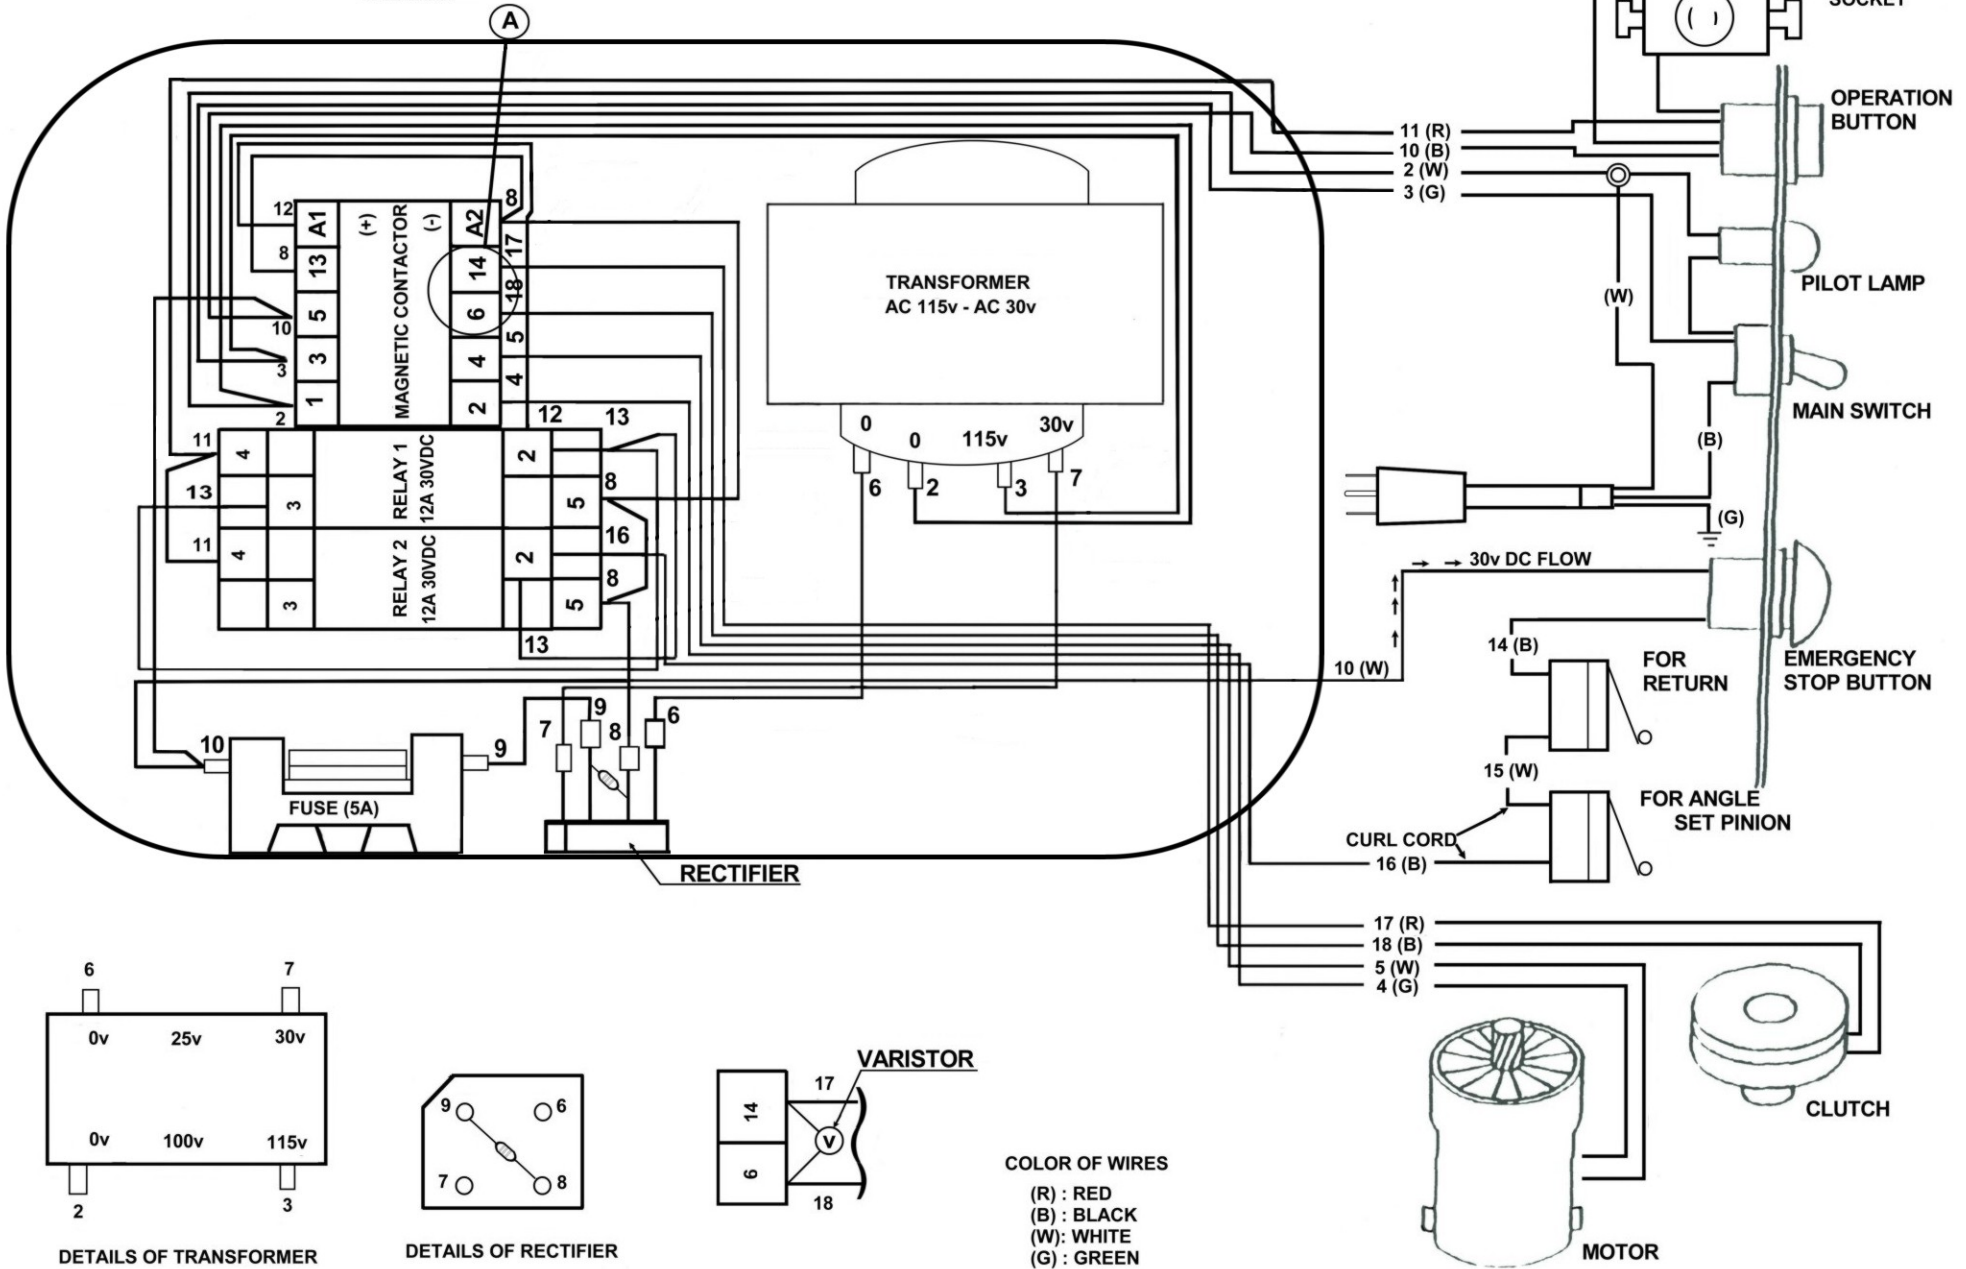

# WIRING FOR DBD-25X REBAR BENDER

DETAILS OF TRANSFORMER

DETAILS OF RECTIFIER

**COLOR OF WIRES**  
 (R) : RED  
 (B) : BLACK  
 (W) : WHITE  
 (G) : GREEN

MOTOR