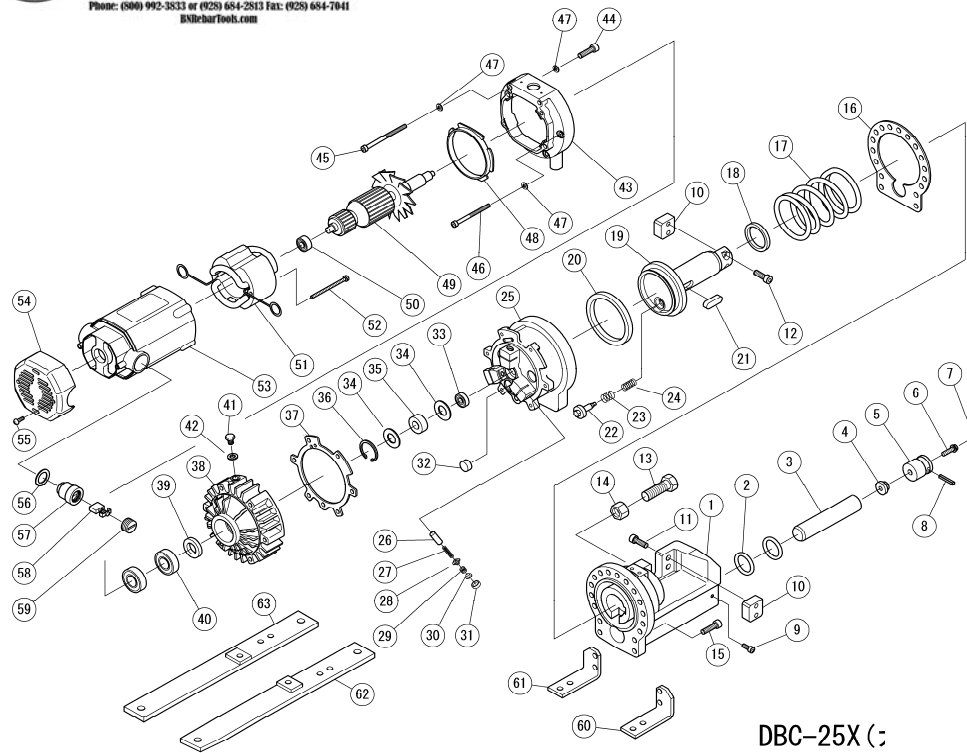

DBC-25X BENDER/CUTTER

DBC-25X (:

No	Part No.	Part Name	Q'ty	No.	Part Name	Q'ty	No.	Part Name	Q'ty		
1	1C2601B	HOUSING	1	22	1C2519	RETURN VALVE	1	43	1C2611B	CASE COVER DBC	1
2	70RP32	O RING P32	2	23	1C2521	RETURN VALVE SPRING	1	44	7CB06035	CAP BOLT M6X35	4
3	1C2570	AIR BAG	1	24	1C2522	VALVE END SPRING	1	45	7CB06090	CAP BOLT M6X90	2
4	1CM2027	AIR BAG NUT	1	25	1C2608	CYLINDER	1	46	7CB06075	CAP BOLT M6X75	4
5	1C2620B	HOUSING CAP	1	26	1C2610	RAM	3	47	7SW006	SPRING WASHER M6	10
6	1CM2028	AIR BAG SET BOLT	1	27	1C1330	RAM RETURN SPRING	3	48	1C2612D	FAN COVER	1
7	1C1505	AIR FILTER	1	28	1C13281	DELIVERY VALVE	3	49	1C2612C	ARMATURE WITH CAM	1
8	7SP06030	SPRING PIN	1	29	1C1331	DELIVERY VALVE SPRING	3	50	76200VV	BALL BEARING 6200VV	1
9	7CB06016	CAP BOLT M6X16	2	30	1C13352	SPRING GUIDE	3	51	1C2612B	STATOR COIL	1
10	1C1911	CUTTER BLOCK	2	31	1C13292	PUMP HEAD SEAL	3	52	7PB05065	PAN HEAD BOLT M5X65	2
11	7CGW08025	CAP BOLT W/WASHER M8X2	2	32	3P1044	MAGNET FILTER	3	53	1C2612E	MOTOR HOUSING	1
12	7CGW08025	CAP BOLT W/WASHER M8X2	2	33	1C2609	BALL BEARING 609	1	54	1C2612I	MOTOR COVER	1
13	7B816050	STOPPER BOLT M16X50	1	34	1C2525	BEARING GUIDE	2	55	7PSW05012	PAN HEAD BOLT WITH WASHER	2
14	7N8016	STOPPER NUT M16	1	35	1C2534	NEEDLE BEARING	1	56	7956683	INSULATION PAPER	2
15	7CB08030	CAP BOLT M8X30	17	36	1C2526	SNAP RING H35	1	57	1C2612F	BRUSH HOLDER	2
16	1C2614	CYLINDER PACKING	1	37	1C2615	PUMP CASE PACKING	1	58	1C2612A	CARBON BRUSH SET	1
17	1C2607	RETURN SPRING	1	38	1C25398	PUMP CASE	1	59	1C2612G	BRUSH CAP	2
18	1C2602	SEAL PACKING SKY40	1	39	1C2542	OIL SEAL	1	60	1BR30091	BRACKET R	1
19	1C2604	PISTON	1	40	1C1941	BALL BEARING 6004VV	2	61	1BR30101	BRACKET L	1
20	1C2518	SEAL PACKING	1	41	7B10015	OIL PLUG M10X15	1	62	1BR30071	CUTTER BASE R	1
21	1C26052	PISTON KEY	1	42	1C1305	SEAL WASHER WF10	1	63	1BR30081	CUTTER BASE L	1