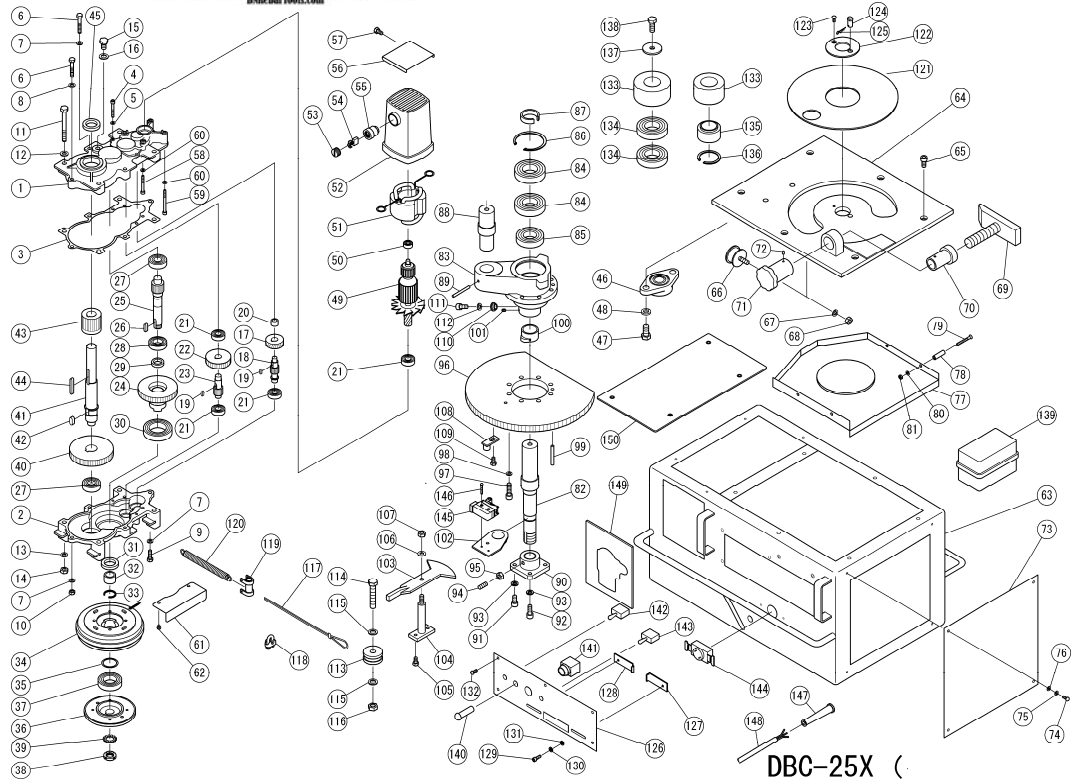

DBC-25X REBAR BENDER/CUTTER

DBC-25X (

No.	Part No.	Part Name	Q'ty	No.	Part No.	Part Name	Q'ty	No.	Part No.	Part Name	Q'ty
1	1BR5001	GEAR CASE M	1	53	1BR5012H	BRUSH CAP	2	105	7B308015	BOLT M8X15 WITH WASHERS	2
2	1BR5002	GEAR CASE C	1	54	1BR5012A	CARBON BRUSH SET	1	106	1BR5098	DISK SPRING	2
3	1BR5206	GEAR CASE PACKING	1	55	1BR5012E	BRUSH HOLDER	2	107	1BR5099	LOCK NUT SET	1
4	7CB06045	CAP BOLT M6X45	2	56	1BR5048	MOTOR COVER	1	108	1BR5101	SWITCH CAM	1
5	7SW006	SPRING WASHER M6	2	57	7B08015	BOLT M8X15 WITH WASHER	1	109	7B308015	BOLT M8X15 WITH WASHERS	1
6	7B08050	BOLT M8X50	3	58	7CB06050	CAP BOLT M6X50	2	110	1BR5107	WIRE CLAMP	1
7	7SW008	SPRING WASHER M8	4	59	7CB06070	CAP BOLT M6X70	2	111	7CB10020	CAP BOLT M10X20	1
8	7PW008	PLATE WASHER M8	1	60	7SW006	SPRING WASHER M6	4	112	7SW010	SPRING WASHER M10	1
9	7B08025	BOLT M8X25	1	61	1BR5044	CLUTCH COVER	2	113	1BR51101	JIB	1
10	7N008	NUT M8	1	62	7PB06008	PAN HEAD BOLT M6X8 WWASHER	4	114	7B14070	BOLT M14X70	1
11	7B10100	BOLT M10X100	4	63	1BR30011	FRAME	1	115	7PW014	PLATE WASHER M14	2
12	7PW010	PLATE WASHER M10	4	64	1BR50511	BASE	1	116	7UN014	SELF LOCK NUT M14	1
13	7SW010	SPRING WASHER M10	4	65	7CB10020	CAP BOLT M10X20	6	117	1BR5116	WIRE ROPE	1
14	7N010	NUT M10	4	66	1BR5133	DAMPER	1	118	1BR5117	WIRE CLIP WITH NUT	1
15	7B12020	BOLT M12X20	1	67	7SW010	SPRING WASHER M10	1	119	1BR5118	SPRING HANGER	1
16	7WF12	SEAL WASHER WF12	1	68	7N010	NUT M10	1	120	1BR5119	RETURN SPRING	4
17	1BR5023	HELICAL GEAR	1	69	1BR5063	ADJUSTABLE STOPPER	1	121	1BR5135	CENTER COVER	1
18	1BR5025	PINION NO.1	1	70	1BR5064	ADJUSTABLE NUT	1	122	1BR5134	CENTER PLATE	1
19	1BR5024	HELICAL GEAR KEY	2	71	1BR5065	ADJUSTABLE HANDLE	1	123	7SB06015	FLAT HEAD BOLT M6x15	1
20	1BR5009	NEEDLE BEARING TA1212	1	72	1BR5066	SPRING PIN φ5x8	2	124	1BR507811	ROLLER STOPPER	1
21	1BR5003	BEARING 6202V, 6202ZZ	4	73	1BR5055	SIDE COVER	2	125	1BRSS10	SNAP PIN SSP-10	1
22	1BR5026	GEAR NO.1	1	74	7PB06008	PAN HEAD BOLT M6X8	8	126	1BR50501	SWITCH PANEL	1
23	1BR5027	PINION NO.2	1	75	7SW006	SPRING WASHER M6	8	127	1BR7070A	ANGLE STOPPER (R)	1
24	1BR5028	GEAR NO.2	1	76	7PW006	PLATE WASHER M6	8	128	1BR7071	ANGLE STOPPER (L)	1
25	1BR5029	PINION NO.3	1	77	1BR7120	DUST COVER	1	129	7CB06018	CAP BOLT M6X18	2
26	1BR5030	PINION KEY 7X7X20	1	78	1BR7121	DUST COVER STAY	4	130	7DS006	DISK SPRING M6	2
27	1BR5004	BALL BEARING 6204	2	79	7SB06050	FLAT HEAD BOLT M6X50	4	131	7PW006	PLATE WASHER M6	2
28	1BR5006	BALL BEARING 6005	1	80	7SW006	SPRING WASHER M6	4	132	7PB306015	PAN HEAD BOLT WWASHERS	5
29	1BR5015	OIL SEAL SC22-32-7	1	81	7N006	NUT M6	4	133	1BR5140	ROLLER NO.1 φ50MM	1
30	1BR5008	BALL BEARING 6009Z	1	82	1BR5068	MAIN SHAFT	1	134	1BR5142	ROLLER NO.2 φ70MM	1
31	1BR5016	OIL SEAL SC45-62-9	1	83	1BR5069	SWIVEL ARM	1	135	1BR5143	ROLLER NO.3 φ99MM	1
32	1BR5010	NEEDLE BEARING TA223020	1	84	1BR5070	BALL BEARING 6208Z	2	136	1BR5144	ROLLER NO.4 φ96MM	1
33	1BR5011	CIRCLIP AR-30	1	85	1BR5071	BALL BEARING 6207Z	1	137	1BR5145	ROLLER NO.5 φ120MM	1
34	1BR5038	7TMF1342 CLUTCH	1	86	1BR5072	SNAP RING C-80	1	138	1BR5146	ROLLER NO.6 φ156MM	1
35	1BR5043	SHIM	1	87	1BR5073	SPACER	1	139	76208Z	BALL BEARING 6208Z	6
36	1BR5038D	CLUTCH ARMATURE FLANGE	1	88	1BR5074	ROLLER SHAFT	1	140	7HSL08	BEARING FOR ROLLER NO.3	1
37	1BR5007	BEARING 6007ZZ	1	89	1BR5075	SPRING PIN φ8x60	1	141	7BR60	SPAP RING FOR ROLLER NO.3	1
38	1BR5031	BEARING NUT	1	90	1BR50791	MAIN SHAFT CLAMP	1	142	1BR5076	ROLLER CLAMP	2
39	1BR5032	BEARING WASHER	1	91	7CB10020	CAP BOLT M10x20	2	143	1BR5080	ROLLER CLAMP BOLT	2
40	1BR5033	GEAR NO.3	1	92	7CB10025	CAP BOLT M10x25	2	144	1BR51291	CONTROL BOX ASSEMBLY	1
41	1BR5035	SHAFT	1	93	7SW010	SPRING WASHER M10	4	145	1BR5126	PILOT LAMP	1
42	1BR5034	GEAR NO.3 KEY	1	94	7SS10025	SET SCREW M10x25	1	146	1BR5127	OPERATION SWITCH	1
43	1BR5036	PINION NO.4	1	95	7N010	NUT M10	1	147	1BR5231	EMERGENCY STOP BUTTON	1
44	1BR5037	PINION KEY	1	96	1BR5084	SWIVEL GEAR	1	148	1BR5125	MAIN SWITCH	1
45	1BR5017	OIL SEAL SC30-45-8	1	97	7CB10035	CAP BOLT M10X35	8	149	1BR5125A	SELECTOR SWITCH	1
46	1BR5047	FLANGE UNIT UCFL205	1	98	7SW010	SPRING WASHER M10	8	150	1BR5128	SOCKET FOR FOOT SWITCH	1
47	7B14028	BOLT M14x28	2	99	7SP08030	SPRING PIN φ8x30	1	145	1BR5124	LIMIT SWITCH AZ7141	2
48	7SW014	SPRING WASHER M14	2	100	1BR5087	SWITCH CAM	1	146	7PB204030	PAN HEAD BOLT WWASHER	4
49	1BR5012C	ARMATURE	1	101	7SS06010	SET SCREW M6X10	1	147	1C19611	CORD ARMER	1
50	1C2612J	BALL BEARING 6200ZZ	1	102	1BR51324	ANGLE SET PINION	1	148	1C1961F	CORD SET	1
51	1BR5012B	STATOR COIL	1	103	1BR52261	ANGLE SETTER	1	149	1BR30061	RUBBER PLATE	1
52	1BR5012D	MOTOR HOUSING	1	104	1BR50941	ANGLE STAND	1	150	1BR30032	BASE	1