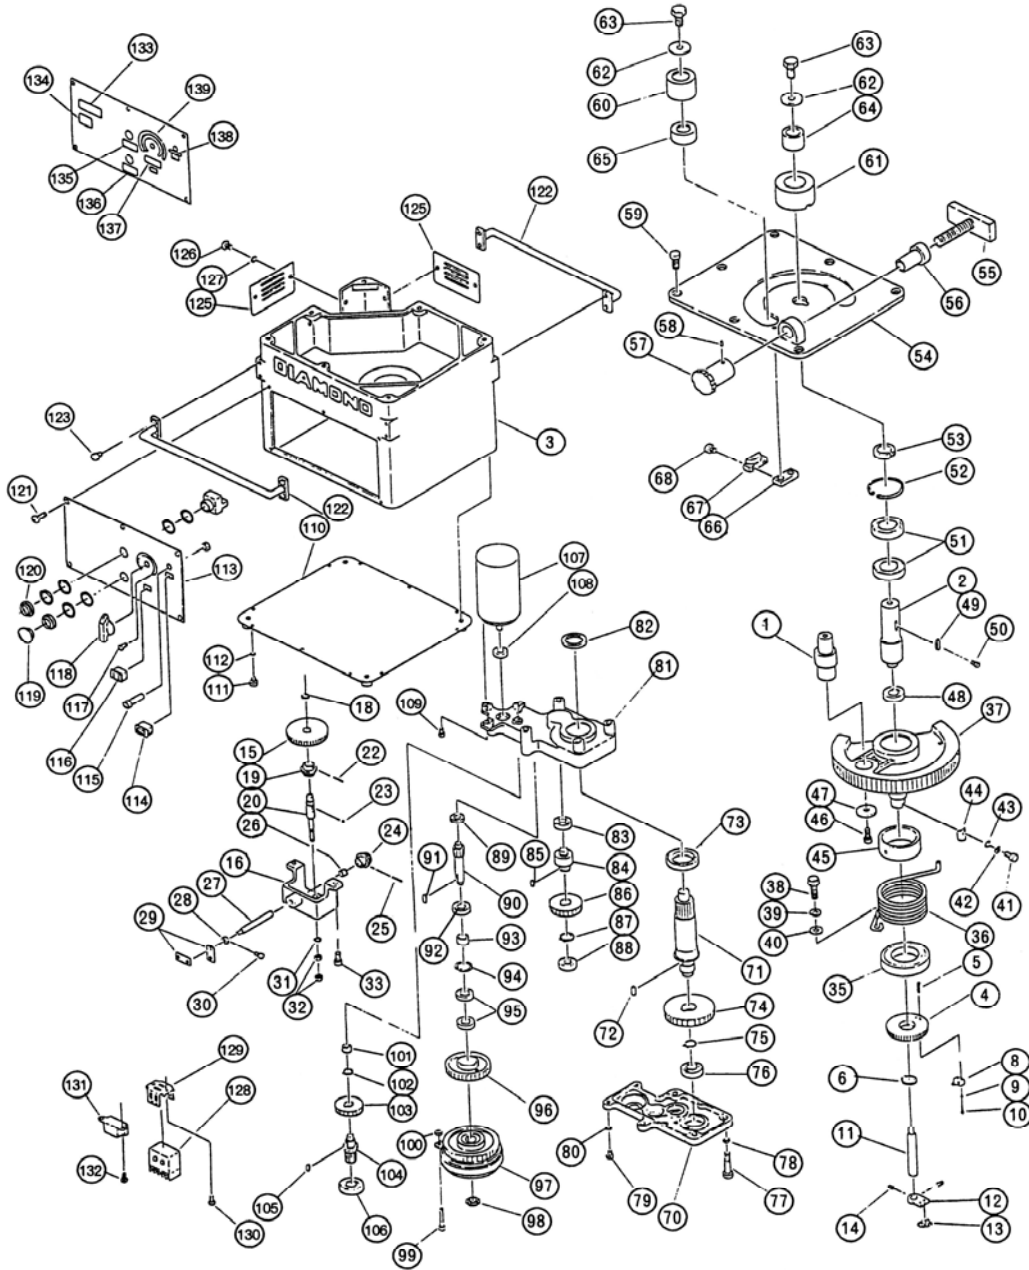

**DBD-20X REBAR BENDER**

**DBD-20X**

DBD-20X REBAR BENDER

No.	Part No.	Part Name	Q'ty	No.	Part No.	Part Name	Q'ty
1	1BL5401900	SWIVEL SHAFT	1	66	1BL5404400	STOPPER STAY	1
2	1BL5301300	MAIN SHAFT	1	67	1BL5404300	ARM STOPPER	2
3	1BL5100100	FRAME	1	68	7CB05020	CAP BOLT M5X20	1
4	1BL9404400	ANGLE GEAR (B)	1	70	1BL5100300	GEAR CASE	1
5	7PB2.03025	TAPPING SCREW M2.3X25	2	71	1BL5301300	PINION (4)	1
6	7SRS30	SNAP RING	1	72	1BL5401401	KEY (3)	1
8	7SS5GL2	LIMIT SWITCH	1	73	76909ZZ	BALL BEARING	1
9	7SW002.3	SPRING WASHER M2.3	2	74	1BL5401202	GEAR (3)	1
10	7N002.3	NUT M2.3	2	75	7SRS30	SNAP RING	1
11	1BL5401700	MAIN SHAFT SUPPORT	1	76	76204Z	BALL BEARING	1
12	1BL5403100	OVER / LINE LS STAY	1	77	7CB10110	CAP BOLT M10X110	4
13	7SS5GL2	LIMIT SWITCH	1	78	7GW010	TEETHED WASHER	4
14	7SS04005	SET SCREW M4X5	2	79	7CB08035	CAP BOLT M8X35	6
15	1BL9404300	ANGLE GEAR (A)	1	80	7GW008	TEETHED WASHER	6
16	1BL9303802	ANGLE STAND	1	81	1BL5100200	GEAR CASE (A)	1
18	7SRS12	SNAP RING	1	82	7V40S	V RING 40S	1
19	1BL9403900	PLASTIC GEAR	1	83	76203Z	BALL BEARING	1
20	1BL9404200	ANGLE SHAFT	1	84	1BL5401002	PINION (3)	1
22	7SP420	SPRING PIN	1	85	1BL5401101	KEY (2)	1
23	1BL9400601	KEY (1)	1	86	1BL5400902	GEAR (2)	1
24	1BL9403900	PALSTIC GEAR	1	87	7SRS25	SNAP RING S25	1
25	7SP420	SPRING PIN	1	88	76203Z	BALL BEARING 6203Z	1
26	1BL9405900	ANGLE SPRING	1	89	76002Z	BALL BEARING 6002Z	1
27	1BL5403001	ANGLE SHAFT	1	90	1BL5400802	PINION (2)	1
28	1BL9404100	ANGLE COLLAR	1	91	1BL9401501	KEY (4)	1
29	1BL5404200	ANGLE PLATE	2	92	76004Z	BALL BEARING 6004Z	1
30	7SS04005	SET SCREW M4X5	1	93	1BL5400700	CLUTCH COLLAR	1
31	7WW0008	WAVE WASHER M8	1	94	7SRH37	SNAP RING H37	1
32	7N0008	NUT M8	2	95	76904ZZ	BALL BEARING 6904ZZ	2
33	7CB08020	CAP BOLT M8X20	2	96	1BDL400242	CLUTCH GEAR	1
35	762122RS	BALL BEARING	1	97	1BDL401162	CLUTCH	1
36	1BL5302101	RETURN SPRING	1	98	7FU02SC	U NUT	1
37	1BL5101500	SWIVEL GEAR	1	99	7CB05080	CAP BOLT M5X80	1
38	7CB10035	CAP BOLT M10X35	1	100	7N0005	NUT M5	1
39	7SW0010	SPRING WASHER	1	101	7TA1510Z	NEEDLE BEARING	1
40	7PW0010	PLATE WASHER	1	102	7SRS20	SNAP RING S20	1
41	7CB05010	CAP BOLT M5X10	1	103	1BL5400402	GEAR (1)	1
42	7SW0005	SPRING WASHER M5	1	104	1BL5400501	PINION (1)	1
43	7PW0005	PLATE WASHER M5	1	105	1BL9401201	KEY (3)	1
44	1BL5403200	LS DOCK	1	106	76006ZZ	BALL BEARING 6006ZZ	1
45	1BL5402200	SPRING COLLAR	1	107	7SM37R9245	MOTOR	1
46	7CB12020	CAP BOLT M12X20	1	108	76202VV	BALL BEARING 6202VV	1
47	1BL5402000	WASHER	1	109	7NS05045	TAPPING SCREW 5X45	4
48	76205ZZ	BALL BEARING	1	110	1BL5302900	BOTTOM PLATE	1
49	1BL5401800	KEY (4)	1	111	7B06012	BOLT M6X12	10
50	7CB05015	CAP BOLT M5X15	1	112	7SW0006	SPRING WASHER M6	10
51	76207ZZ	BALL BEARING	2	113	1BL5203301	CONTROL PANEL	1
52	7SRH72	SNAP RING	1	114	7AJ8101B	MAIN SWITCH	1
53	1BL5402300	SHAFT COLLAR	1	115	7NB106PWF	PILOT LAMP	1
54	1BL5102400	BASE PLATE	1	116	7ACT03FB03	SOCKET FOR FOOT SWITCH	1
55	1BL5402703	ADJUSTABLE STOPPER	1	117	7YB05015	BUTTON SCREW M5X15	2
56	1BR5064	ADJUSTABLE NUT	1	118	1BL9404501	ANGLE SETTER	1
57	1BR5065	ADJUSTABLE HANDLE	1	119	7BN25M01R	EMERGENCY BOTTON	1
58	7SP510	SPRING PIN	1	120	7BN25F10	OPERATION SWITCH	1
59	7CB10020	CAP BOLT M10X20	7	121	7TS05010	SCREW M5X10	6
60	1BL5403502	ROLLER NO. 1	1	122	1BL5303400	HANDLE	2
	1BL5403702	ROLLER NO. 3	1	123	7CB08015	CAP BOLT M8X15	8
	1BL5403802	ROLLER NO. 4	1	125	1BL5402801	BRUSH COVER	2
61	1BL5403600	ROLLER NO. 2	1	126	7TS08012	SCREW M8X12	4
	1BL5403902	ROLLER NO. 5	1	128	7G7J4AT	RELAY	1
	1BL5404000	ROLLER NO. 6	2	129	7R9904	RELAY CLAMP	1
62	1BL5402000	WASHER	2	130	7PB204015	SCREW WITH WASHER M4X15	2
63	7B812020	BOLT M12X20	2	131	7ORM0309FS	CLUTCH TERNINAL	1
64	76207ZZ	BALL BEARING	1	132	7PB204015	SCREW WITH WASHER M4X15	2
65	7HSL07	NEEDLE BEARING	1				